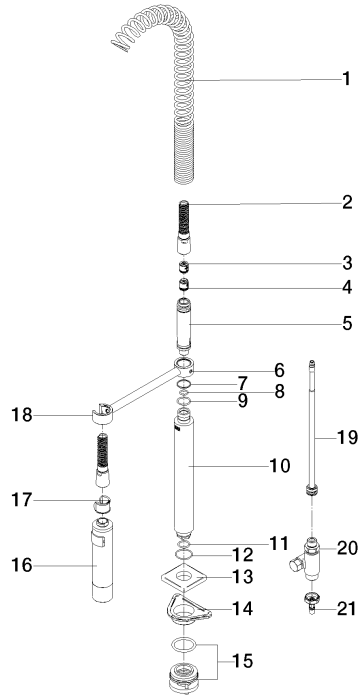

SERIES-VARIOUS Profi spray set - Chrome

27 785 970

- spray flow
- automatic diverter for spout/Profi spray set
- height of mixer mm
- individual rosette x mm
- profi spray hole diameter 30mm
- sprayface with anti-scaling system
- suspended spray with stainless steel spring (can be pivoted and locked)
- lead-free

The profi spray can be installed either with or without a rosette

Can only be combined with 33826680, 32815680.

Intrinsic protection against back flow.

Button has to be pressed while using.

	Chrome	27 785 970-00
	Brushed Platinum	27 785 970-06
	Platinum	27 785 970-08
	Dark Chrome	27 785 970-19
	Brushed Dark Platinum	27 785 970-99

SERIES-VARIOUS Profi spray set - Chrome

27 785 970

SERIES-VARIOUS Profi spray set - Chrome

27 785 970

SERIES-VARIOUS Profi spray set - Chrome

27 785 970

Spare parts list

No.	Item Number	Name	Quantity used	Delivery time
1	09 16 02 034 90	spring	1	2
2	90 30 02 065 00-00	hose	1	10
3	09 23 01 046 90	back-flow preventer	1	2
4	90 23 01 141 00 90	back-flow preventer	1	2
5	09 30 01 067 10-00	adaptor	1	10
6	09 31 11 049 90	pin	1	2
7	09 14 15 012 90	ring	1	2
8	09 14 10 003 90	seal	1	2
9	09 14 10 031 90	seal	1	2
10	90 11 10 099 00-00	connection	1	-
Spare part can no longer be ordered, please order the replacement item				
11	90 14 10 010 00 90	seal	1	2
12	09 14 10 120 90	seal	1	2
13	90 27 97 033 00-00	rosette	1	10
14	09 18 40 090 90	sleeve	1	2
15	90 23 10 048 00 90	fixing set	1	2
16	04 12 11 094 10-00	shower	1	10
17	90 18 40 035 00 90	sleeve	1	2
18	04 17 20 014 00-00	holder	1	10
19	90 28 20 068 00 90	connection	1	2
20	90 17 09 046 12 90	diverter	1	2
21	04 30 04 019 00 90	hose	1	2